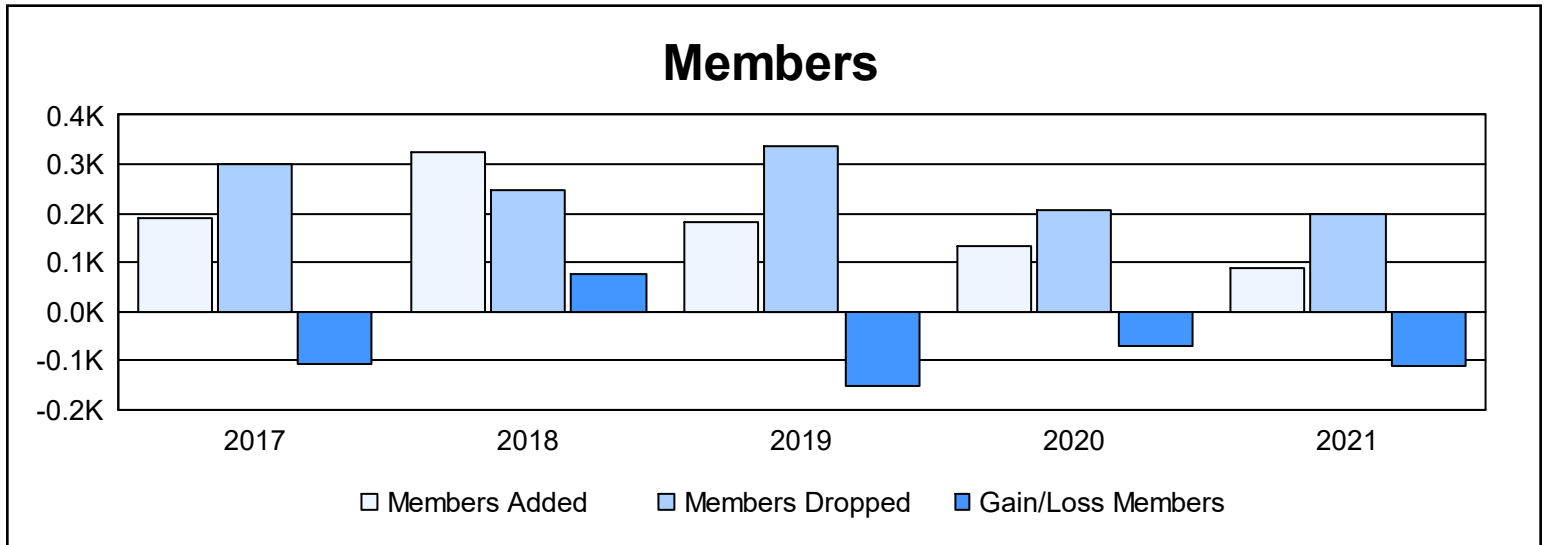

Year	New Clubs	Dropped Clubs	Gain/ Loss Clubs	New Members	Charter Members	Reinstate Members	Transfer Members	Total Member Added	Total Members Dropped	Gain/ Loss Members
2016-2017	0	0	0	151	9	7	24	191	299	-108
2017-2018	0	0	0	284	2	16	22	324	247	77
2018-2019	1	0	1	135	24	5	19	183	336	-153
2019-2020	1	3	-2	84	30	4	16	134	206	-72
2020-2021	0	3	-3	66	6	7	11	90	200	-110
<b>Average</b>	<b>0</b>	<b>1</b>	<b>-1</b>	<b>144</b>	<b>14</b>	<b>8</b>	<b>18</b>	<b>184</b>	<b>258</b>	<b>-73</b>

### Membership Composition June 2021 Cumulative