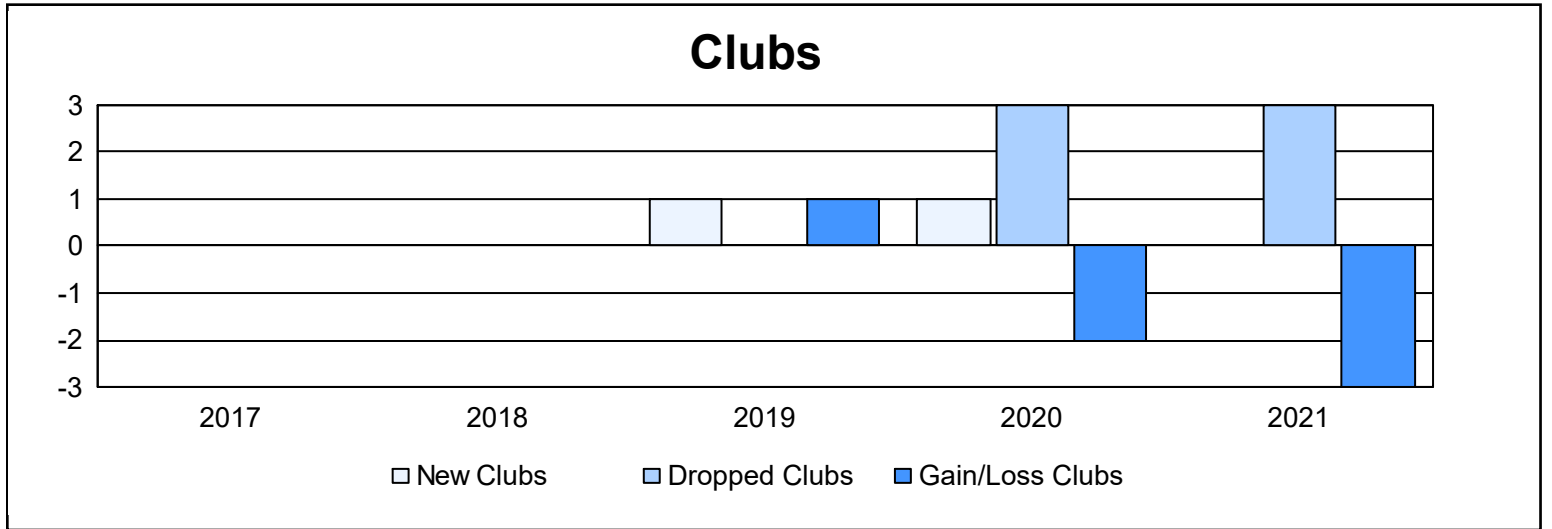

Year	New Clubs	Dropped Clubs	Gain/ Loss Clubs	New Members	Charter Members	Reinstate Members	Transfer Members	Total Member Added	Total Members Dropped	Gain/ Loss Members
2016-2017	0	0	0	151	9	7	24	191	299	-108
2017-2018	0	0	0	284	2	16	22	324	247	77
2018-2019	1	0	1	135	24	5	19	183	336	-153
2019-2020	1	3	-2	84	30	4	16	134	206	-72
2020-2021	0	3	-3	66	6	7	11	90	200	-110
<b>Average</b>	<b>0</b>	<b>1</b>	<b>-1</b>	<b>144</b>	<b>14</b>	<b>8</b>	<b>18</b>	<b>184</b>	<b>258</b>	<b>-73</b>

### Membership Composition June 2021 Cumulative